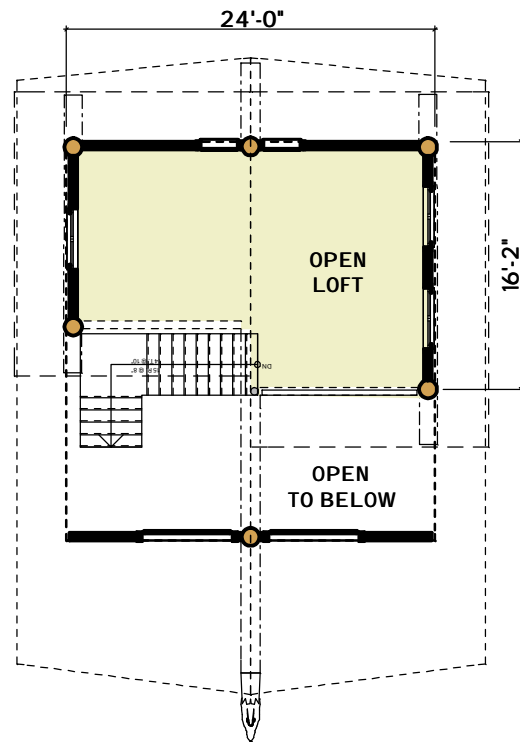

Main Floor Plan

Loft Floor Plan

CANADA DIVISION
 351 HODGSON ROAD
 WILLIAMS LAKE, B.C.
 CANADA V2G 3P7
 PH. (250) 392-5577
 FAX (250) 392-5581
 TOLL FREE 1-877-822-5647

U.S. DIVISION
 1100 N. BEELINE HIGHWAY
 PAYSON, ARIZONA
 UNITED STATES
 PH. (928) 472-8073
 FAX (928) 474-8991
 TOLL FREE 1-877-224-4564

**The 2002 Showhome w/
 Ranch Dormers**

FIRST FLOOR: 624 sq ft
 SECOND FLOOR: 342 sq ft
 TOTAL LIVING AREA: 966 sq ft