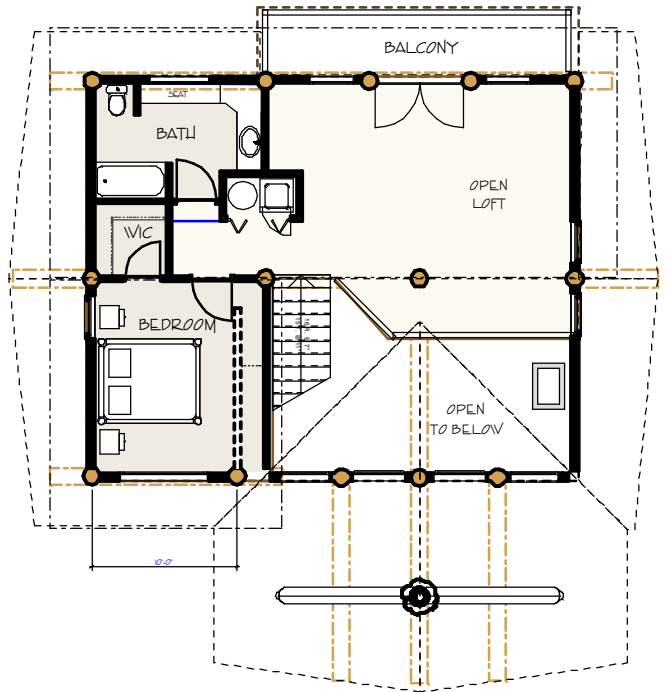

Main Floor

Loft Floor Plan

CANADA DIVISION
 351 LODGSON ROAD
 WILLIAMS LAKE, B.C.
 V2G 3P7
 CANADA
 PH (250) 392-5577
 FAX (250) 392-5581
 TOLL FREE 1-877-822-5647

U.S. DIVISION
 100 N. BEE LINE HIGHWAY
 PAYSON, ARIZONA
 85541
 UNITED STATES
 PH (928) 472-8073
 FAX (928) 474-8991
 TOLL FREE 1-877-224-4564

The Soaring Eagle

MAIN FLOOR: 952 sq ft
 LOFT LEVEL: 710 sq ft
 TOTAL LIVING AREA: 1662 sq ft